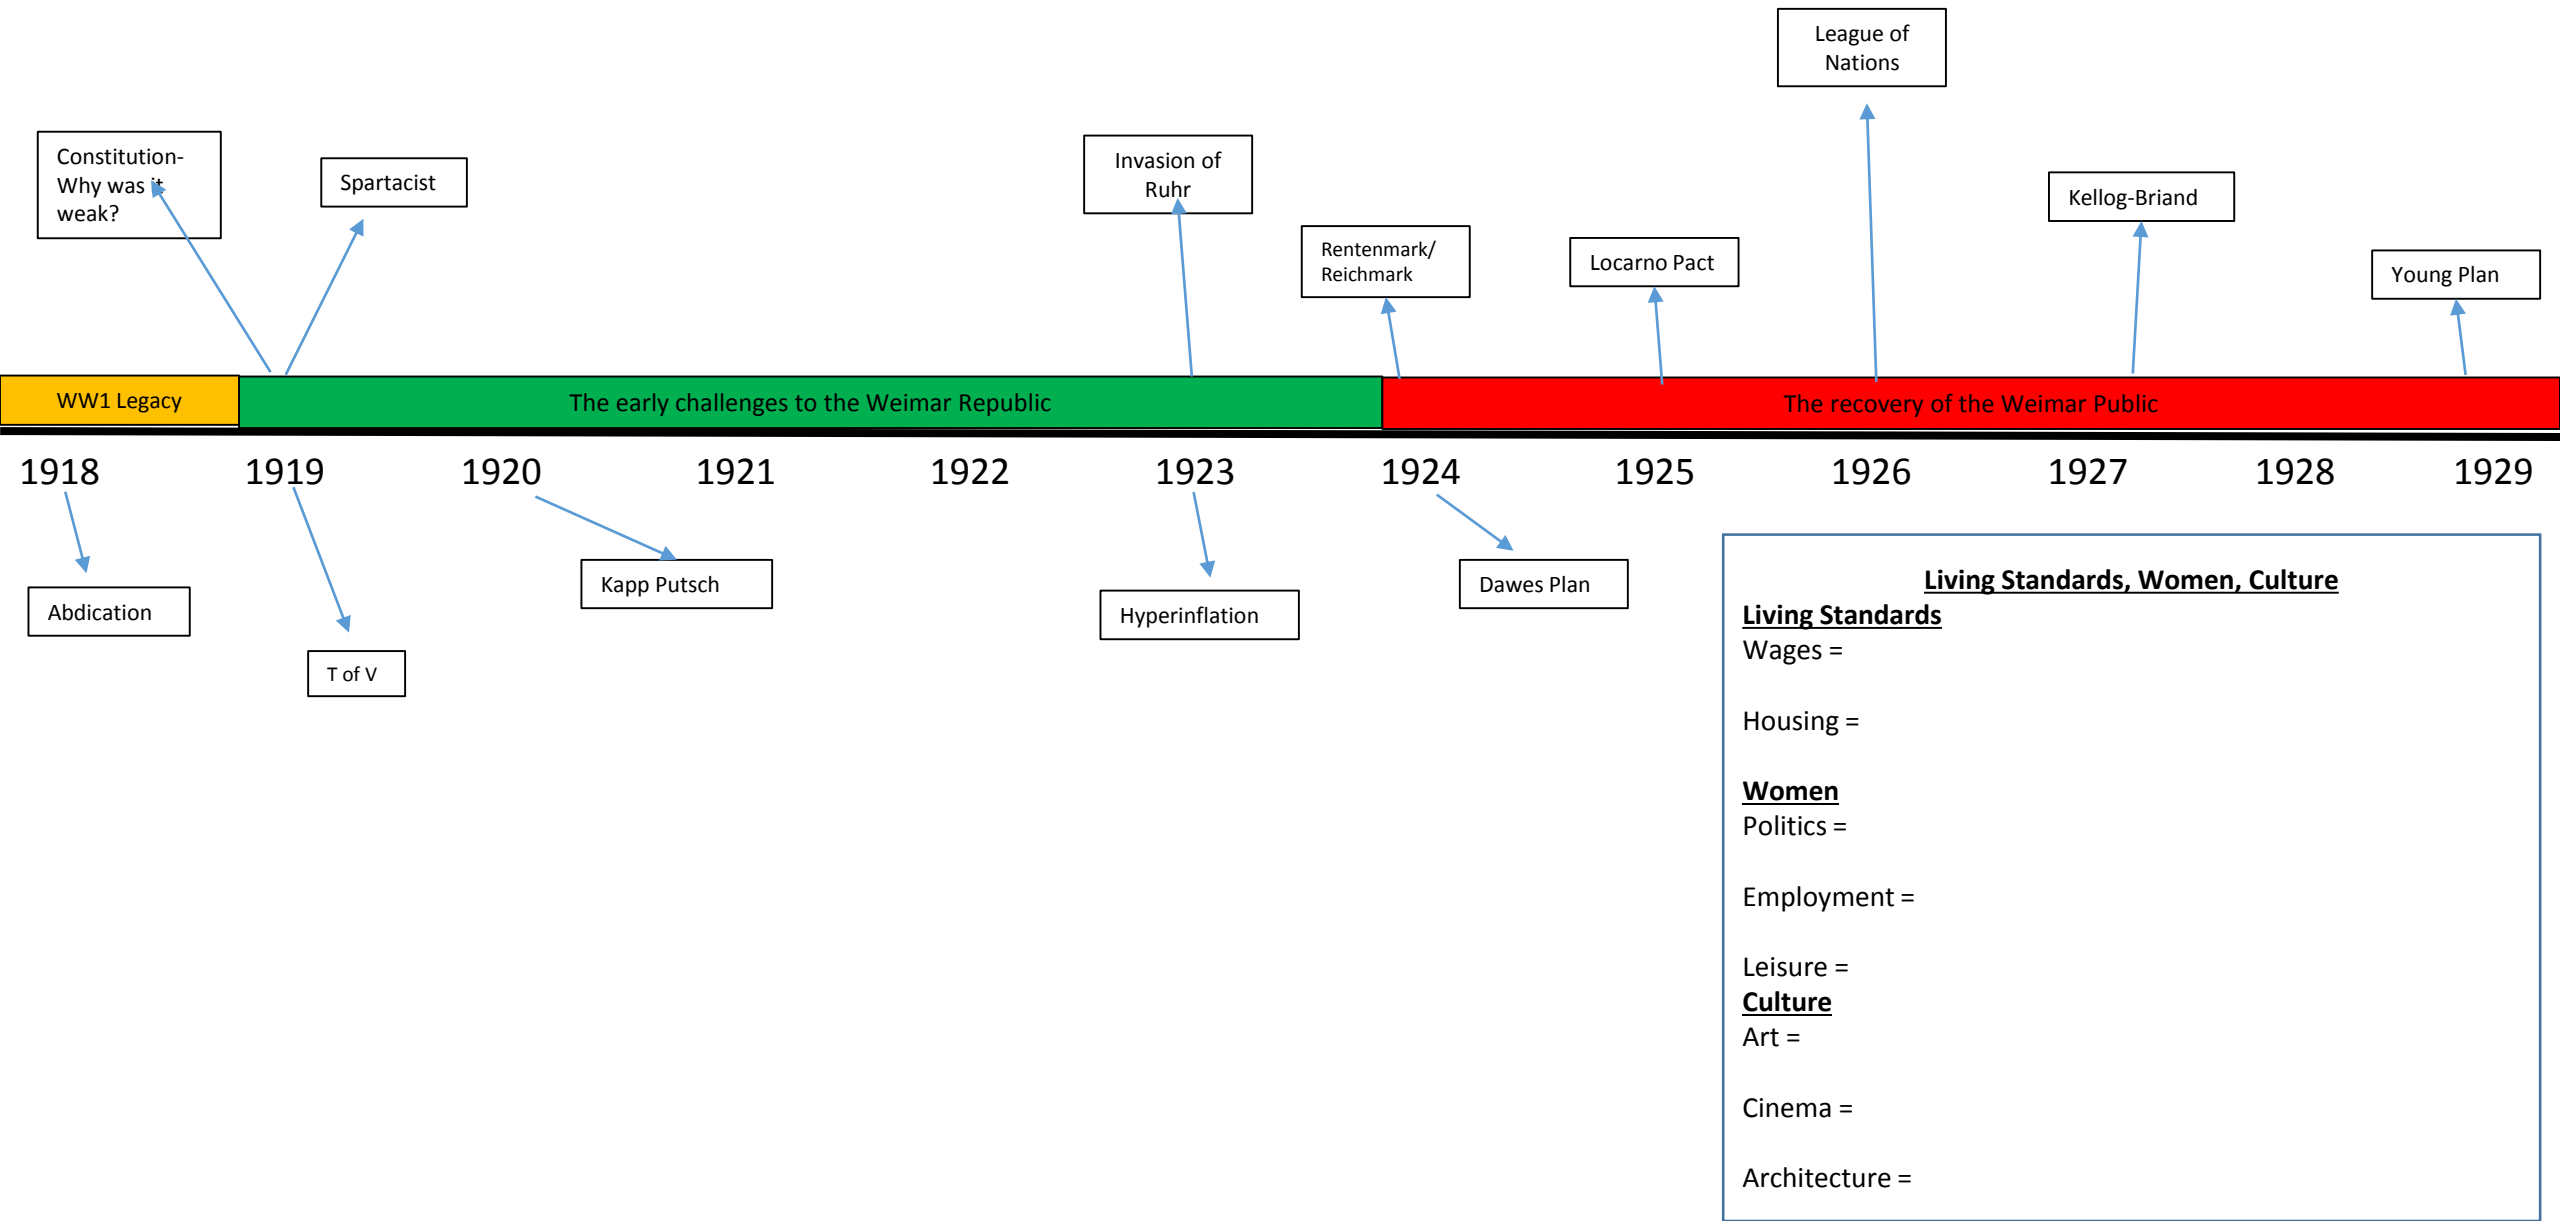

# Germany timeline

# Weimar Republic

Summary

Rise of the NSDAP

Beginning of the NSDAP

The Lean Years

Growing support for the NSDAP

1918 1919 1920 1921 1922 1923 1924 1925 1926 1927 1928 1929 1930 1931 1932 1933

Hitler joins DAP

Hitler and Drexler write 25 point programme

Hitler becomes leader of NSDAP

The Munich Putsch

Bamberg Party Conference

Death of Gustav Stresemann and Wall Street Crash

Hitler becomes Chancellor

Key Events

# Elizabeth timeline