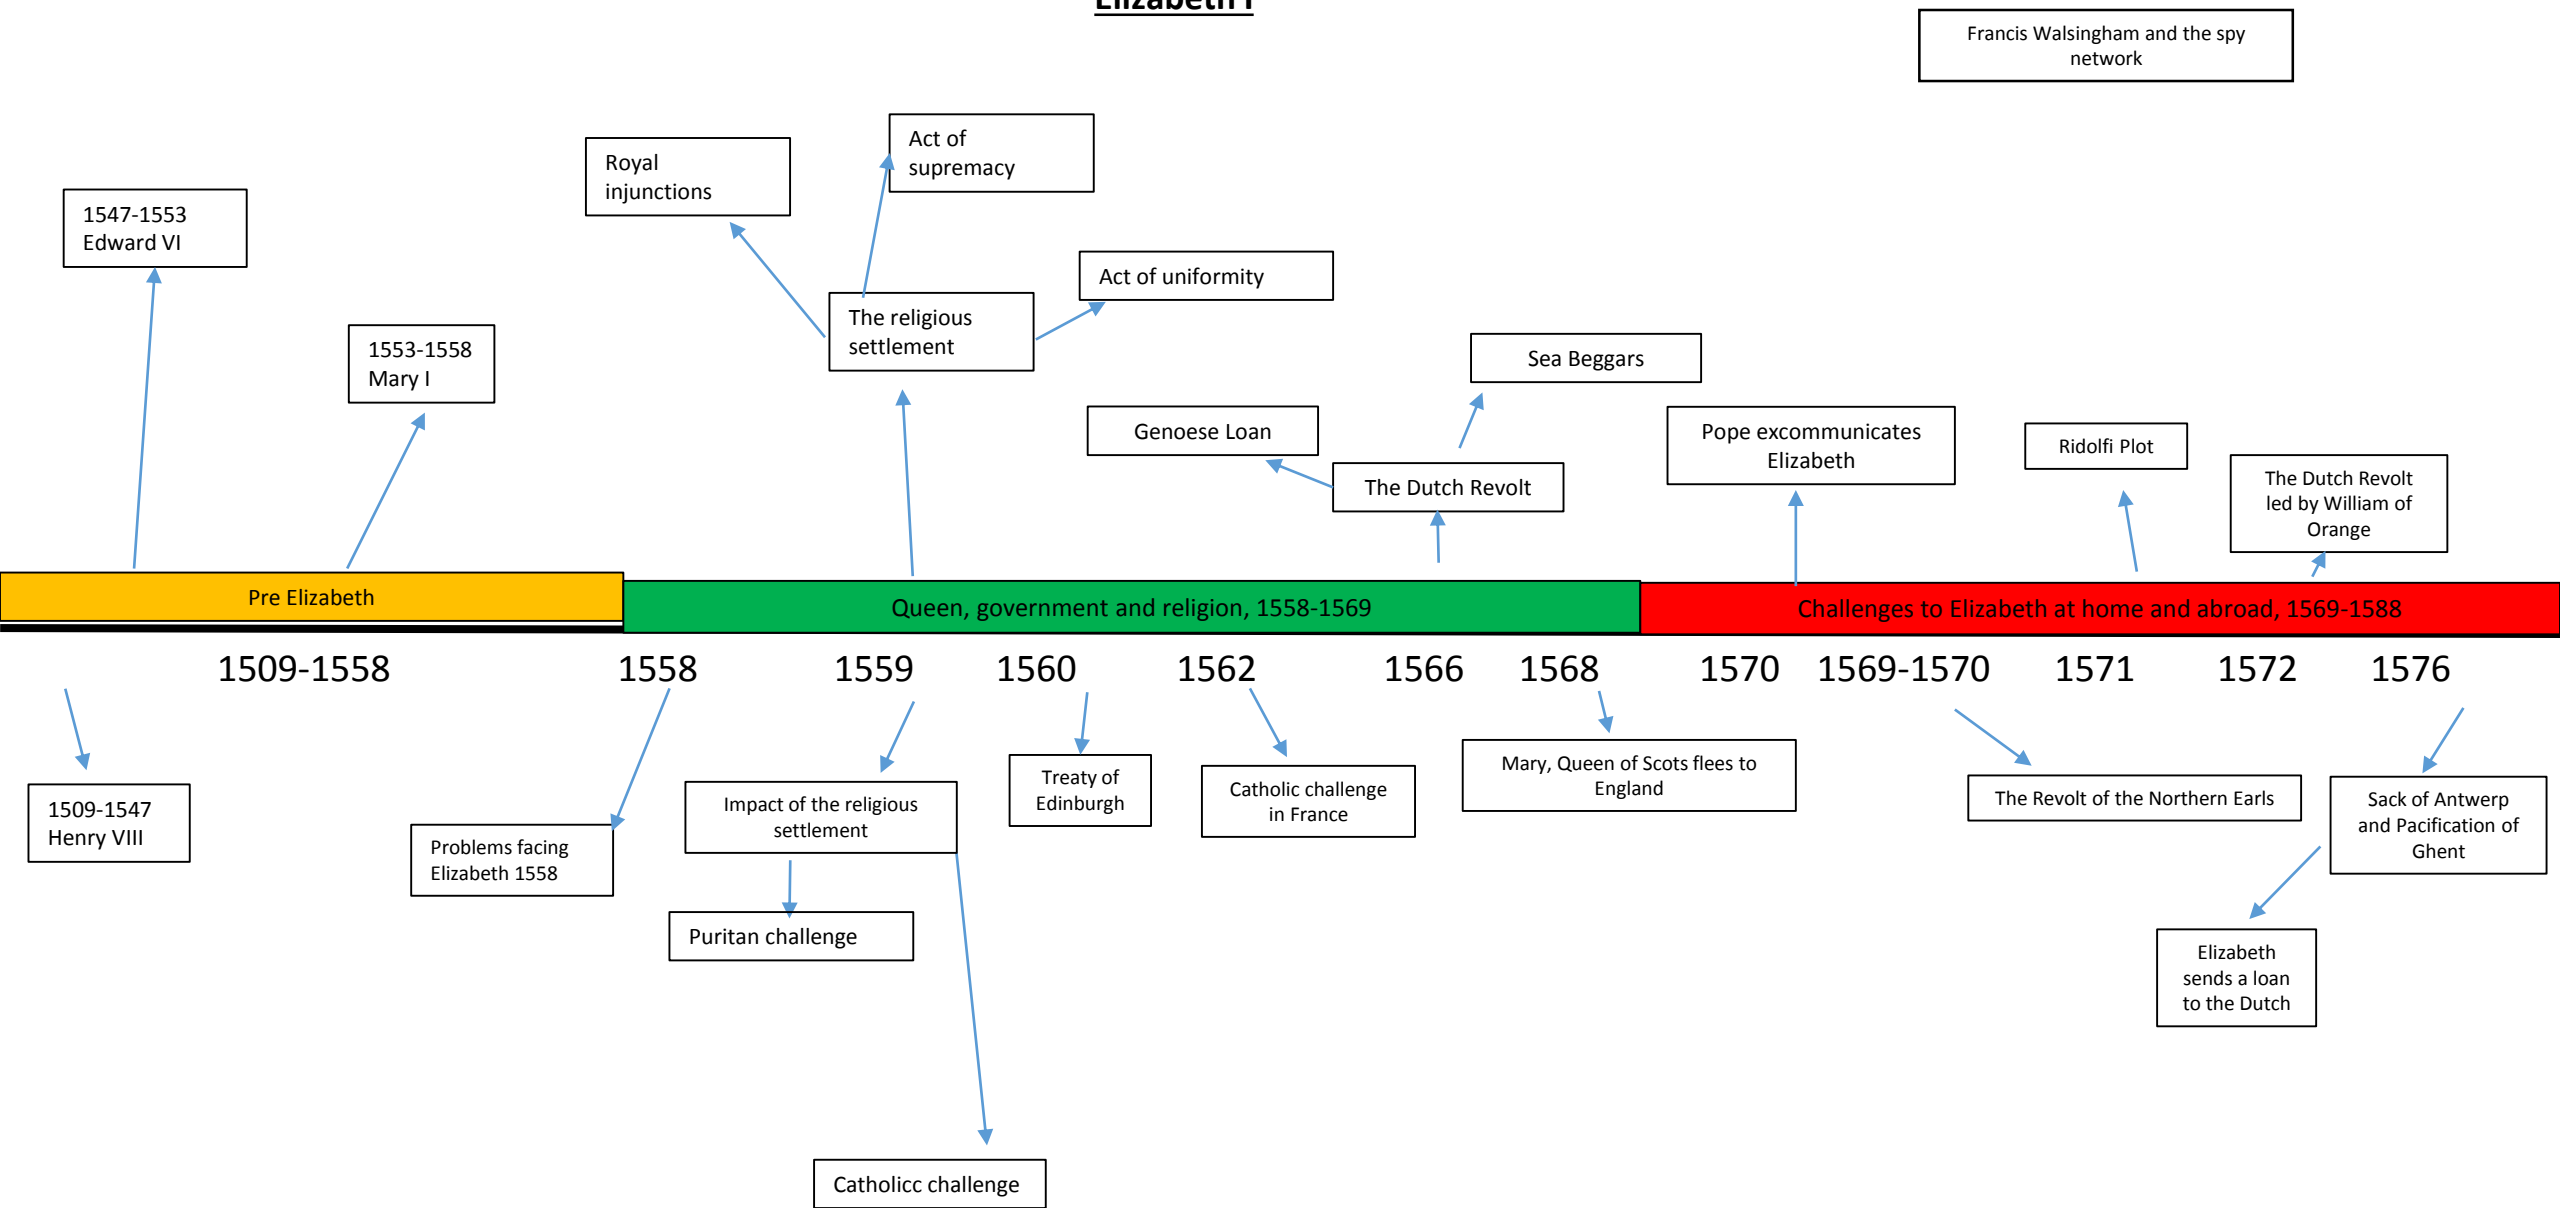

Elizabeth I