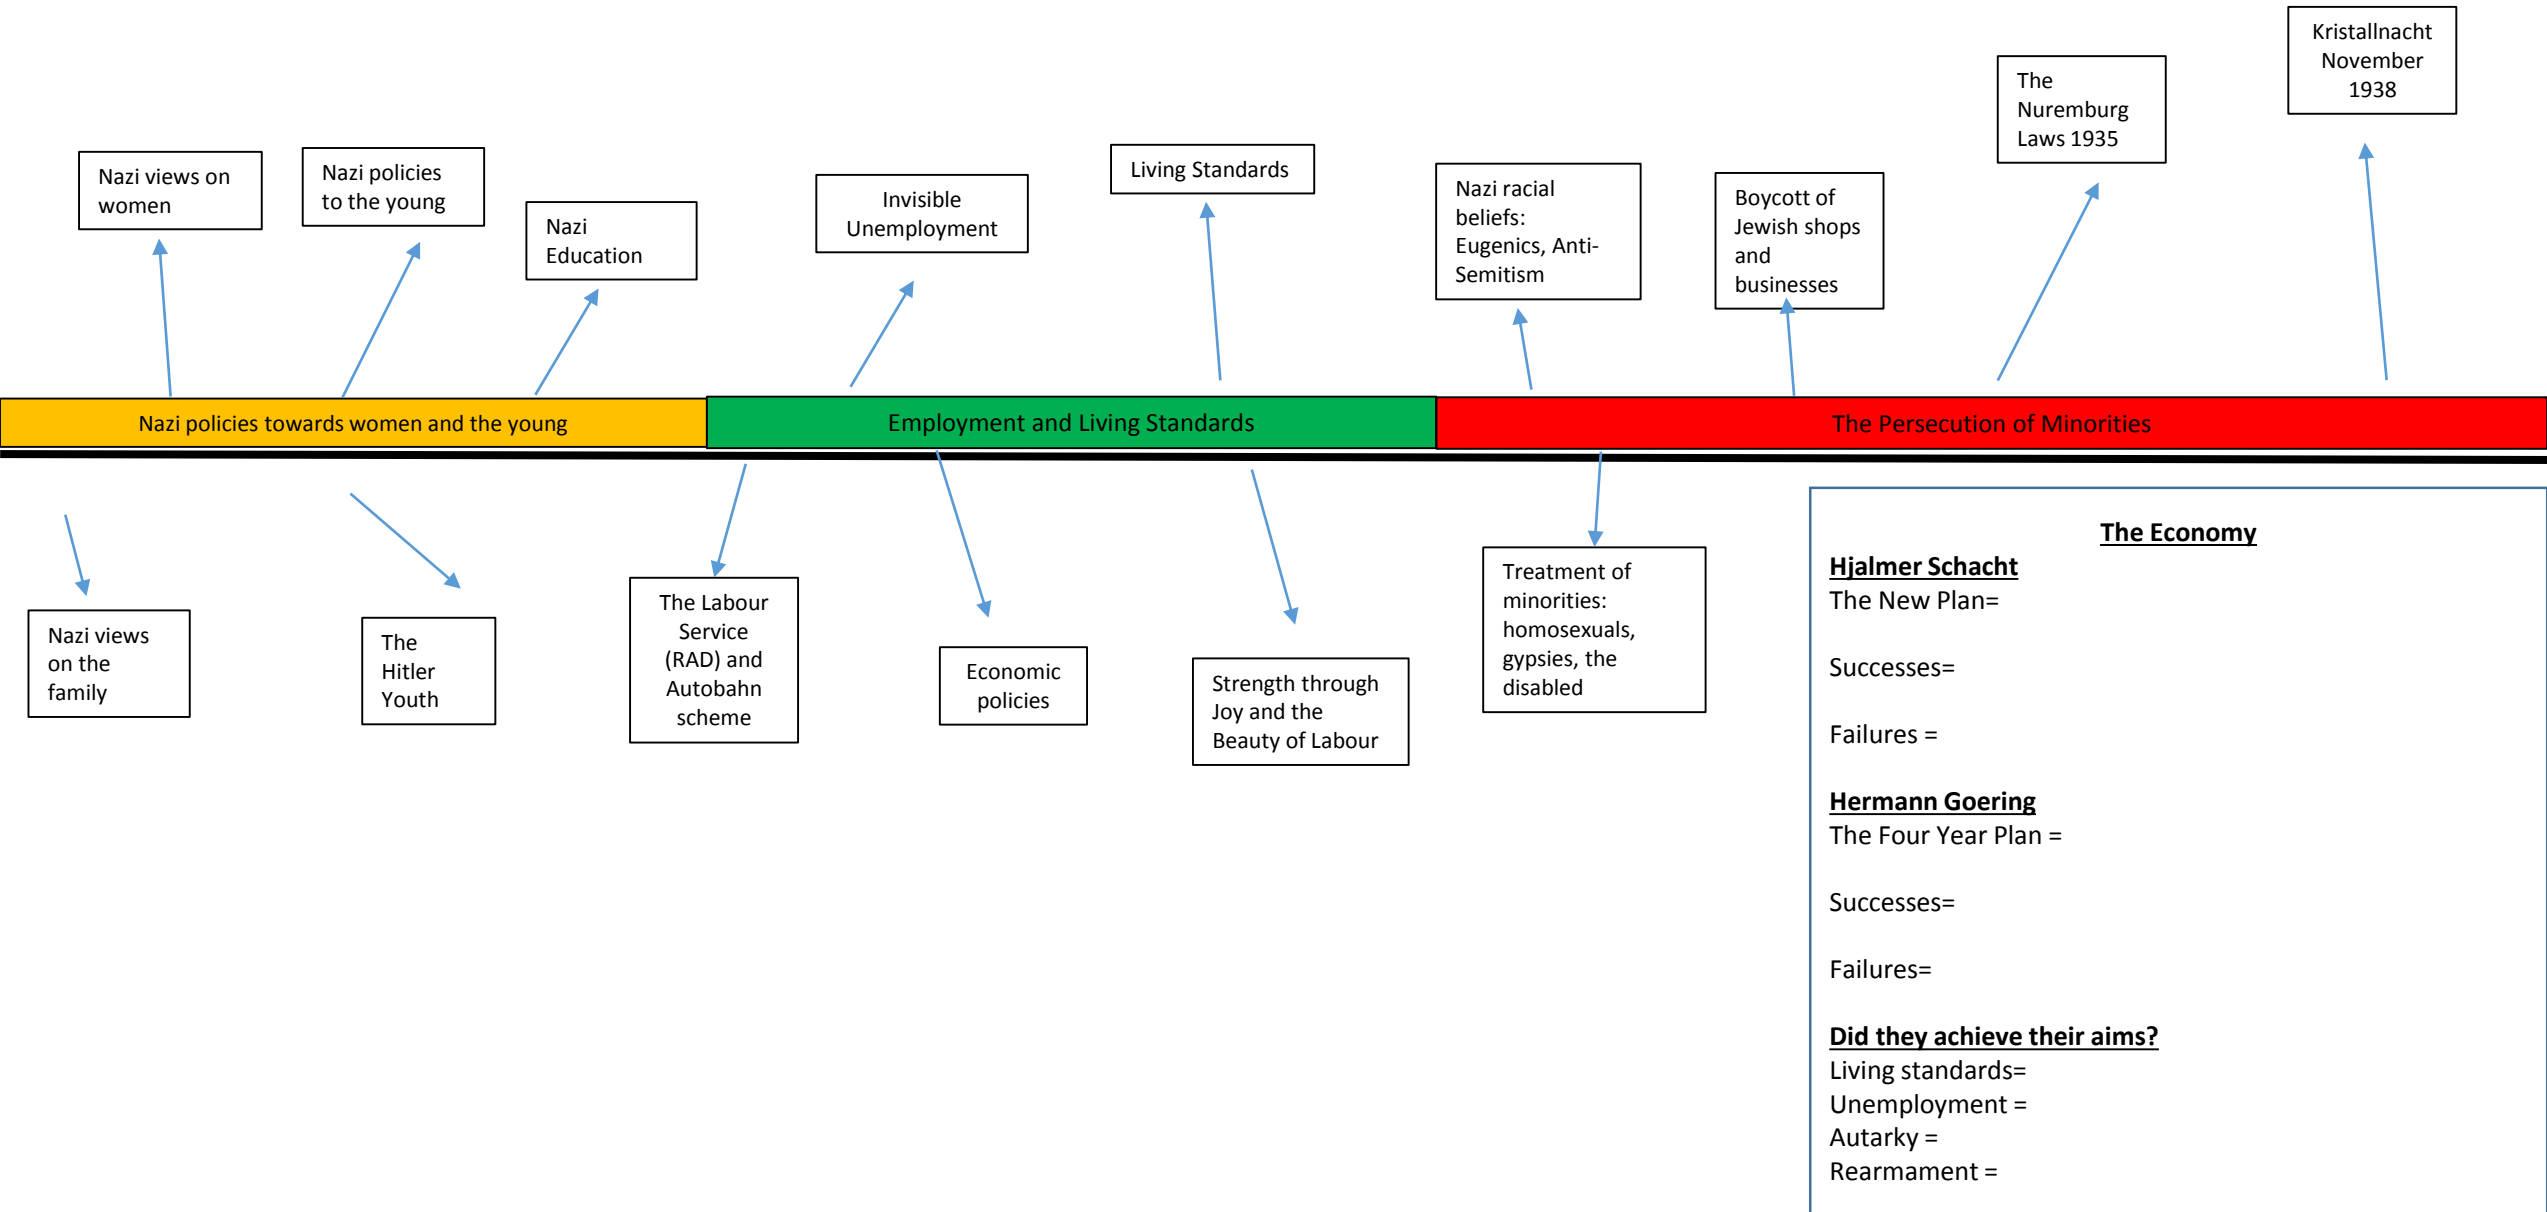

# Weimar Republic

Summary

Rise of the NSDAP

Beginning of the NSDAP

The Lean Years

Growing support for the NSDAP

1918 1919 1920 1921 1922 1923 1924 1925 1926 1927 1928 1929 1930 1931 1932 1933

Hitler joins DAP

Hitler and Drexler write 25 point programme

Hitler becomes leader of NSDAP

The Munich Putsch

Bamberg Party Conference

Death of Gustav Stresemann and Wall Street Crash

Hitler becomes Chancellor

Key Events

# Nazi Control and dictatorship

# Elizabeth timeline