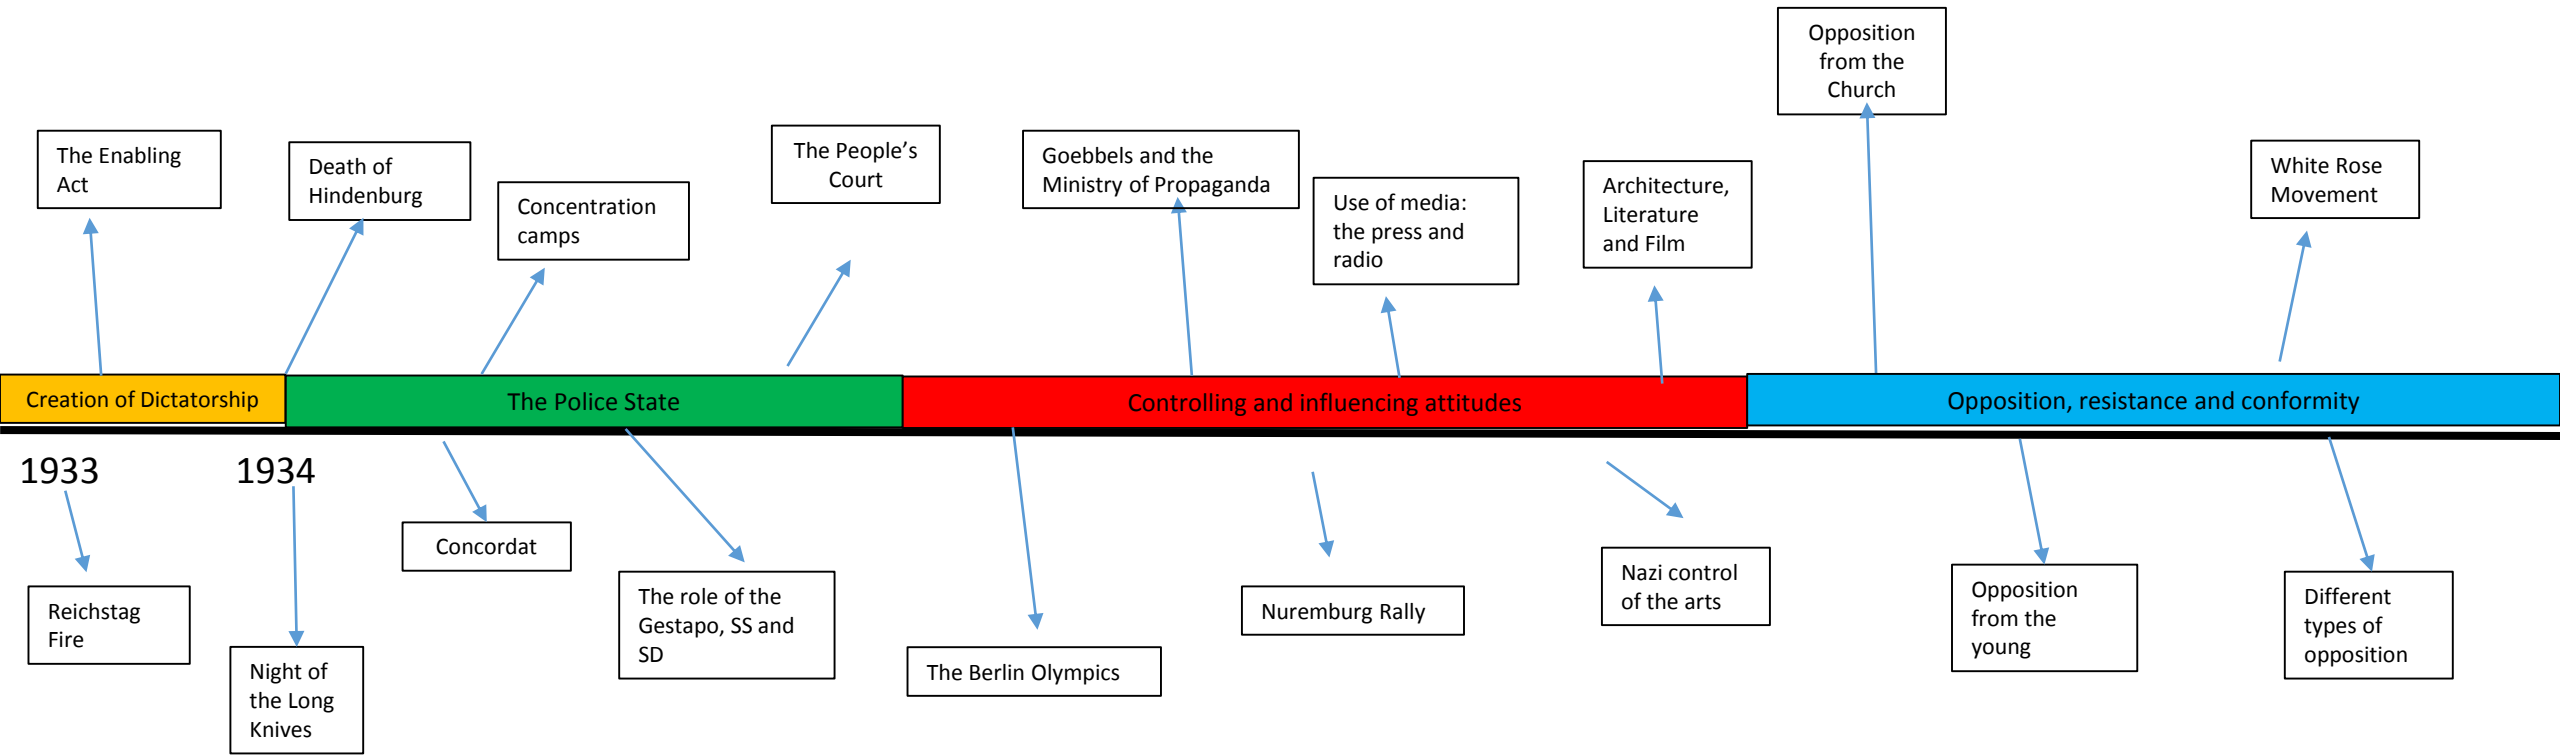

# Weimar Republic

Summary

Rise of the NSDAP

Beginning of the NSDAP

The Lean Years

Growing support for the NSDAP

1918 1919 1920 1921 1922 1923 1924 1925 1926 1927 1928 1929 1930 1931 1932 1933

Hitler joins DAP

Hitler and Drexler write 25 point programme

Hitler becomes leader of NSDAP

The Munich Putsch

Bamberg Party Conference

Death of Gustav Stresemann and Wall Street Crash

Hitler becomes Chancellor

Key Events

# Nazi Control and dictatorship

# Elizabeth timeline